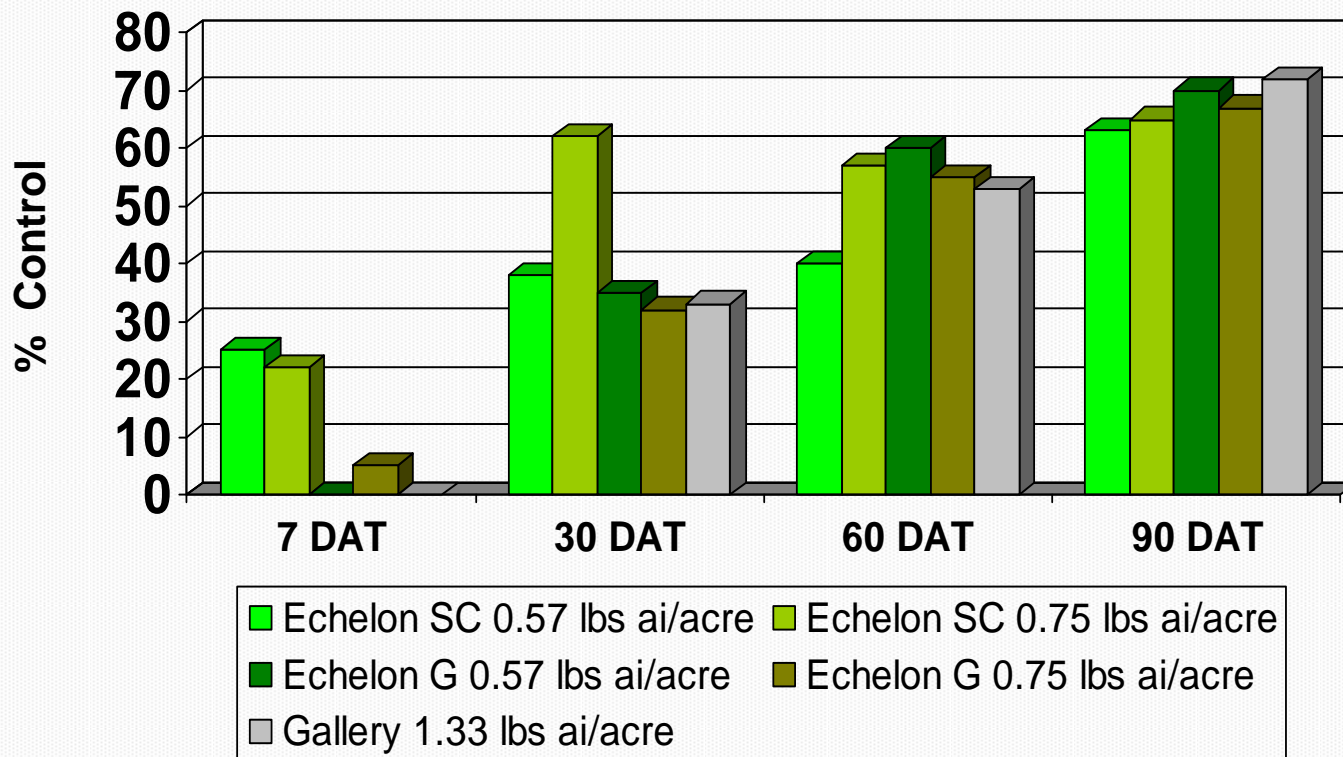

# Echelon Post-emergent Dandelion Control

Dr. S. Askew  
Virginia Tech  
2006

Treatments applied 4-10-2006,  
Mature Broadleaf weeds