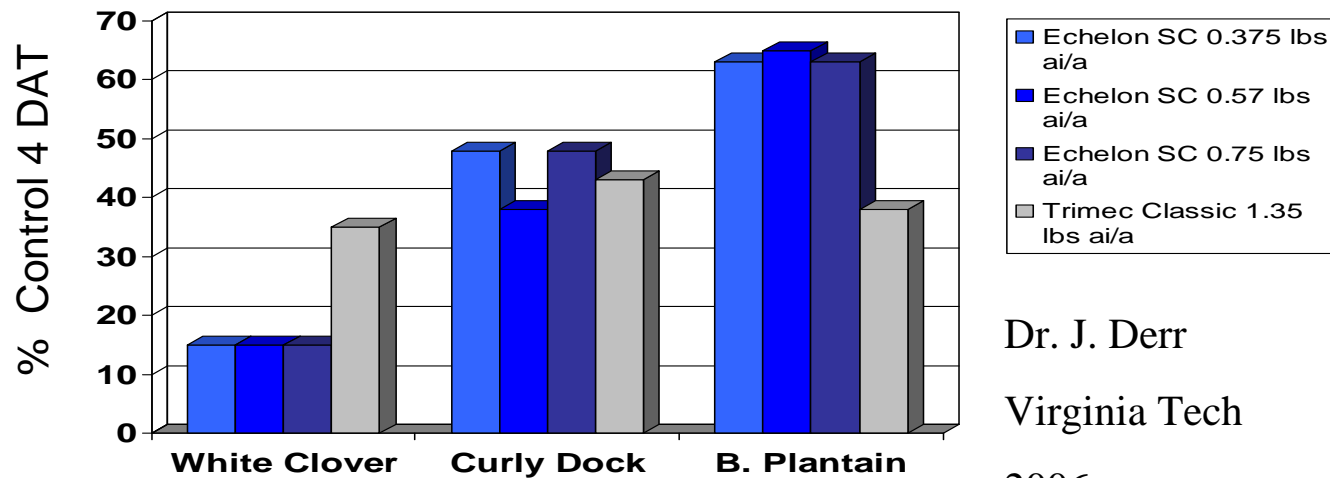

# Echelon Post-emergent Broadleaf Weed Control

Dr. J. Derr

Virginia Tech

2006

*“Rapid Expression  
of control”*