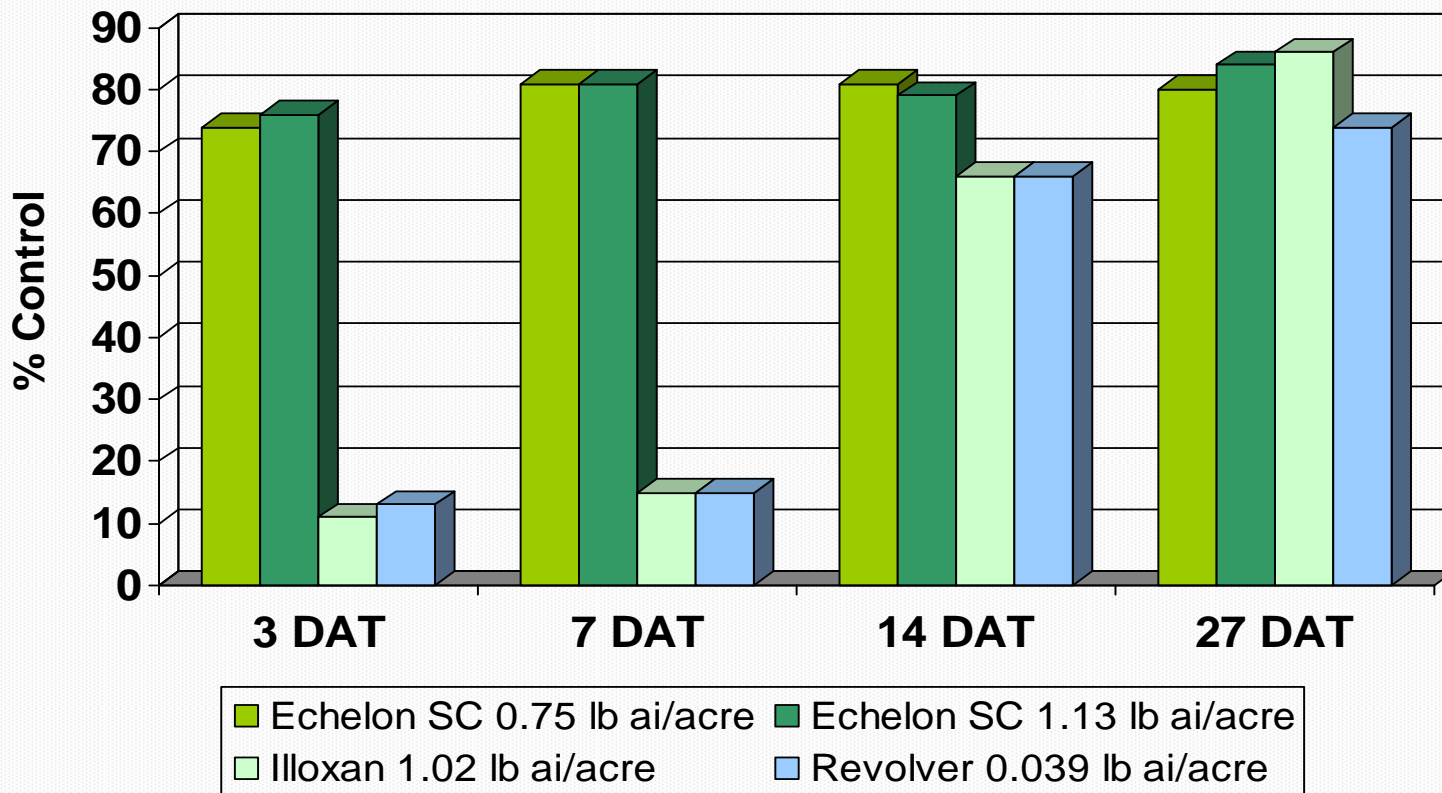

Echelon Post-emergent Goosegrass Control

Dr. T. Murphy
University of Georgia
2006

5 inch diameter goosegrass